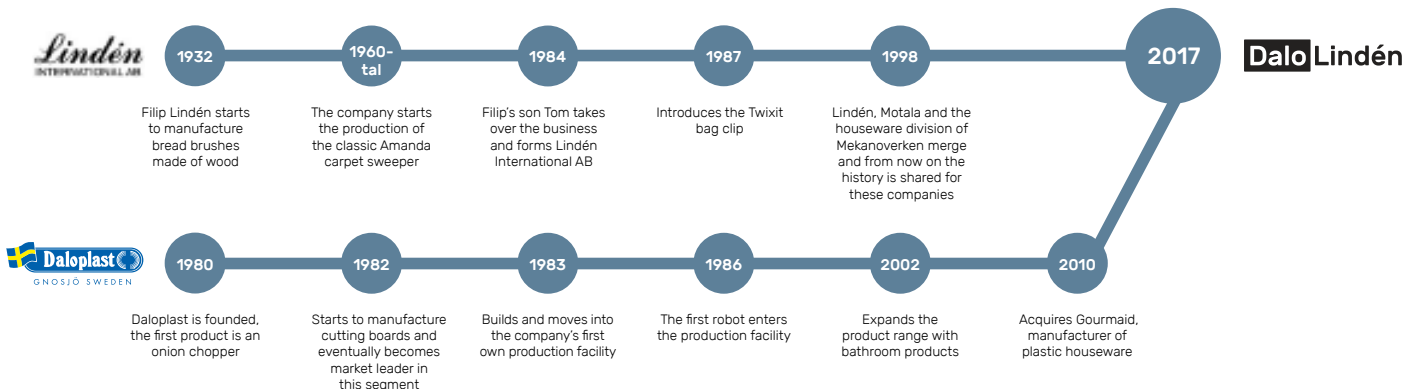

Material | Materials | Materialien

PA Polyamid
Polyamide
Polyamide

PE Polyeten
Polythene
Polyäthylen

HDPE Högdensitetspolyeten
High density Polythene
Polyäthylen hoher Dichte

LLDPE Linjär lågdensitets polyeten
Linear low density polythene
Lineares Polyäthylen niederer Dichte

PP Polypropylen
Polypropylene
Polypropylen

SAN Styrenakrylnitril
Styrene acrylonitrile
Styrol Akrylnitril

TPE Termoplastisk elastomer

Thermoplastic Elastomers
Thermoplastischer Elastomer

ABS Akrylnitrilbutadienstyren
Acrylonitrile Butadiene Styrene
Akrylnitril Butadien Styrol

EMA Eten och metyl akrylat
Etylene and methyl acrylate
Etylen und Methacrylat